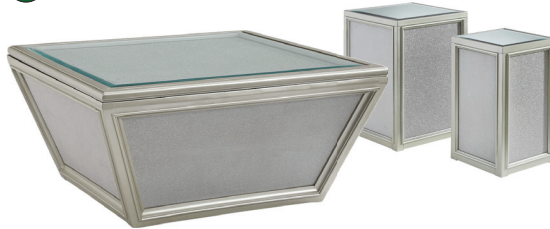

T957 TRALEENA

Dimensions (Rounded)
Cktl: 36" W x 36" D x 18" H
Lg End: 16" W x 16" D x 22" H
Sm End: 12" W x 12" D x 20" H

KD Assembly: 6 Steps

Content: Wood, Engineered Wood & Textured Laminates

Design: Glitz, Metallic Silver, Trapezoidal Shape, Beveled Glass, Textured Silver Laminate. Nesting Tables: Beveled Mirror Tops

Function: Caster Cocktail, Nesting End Tables