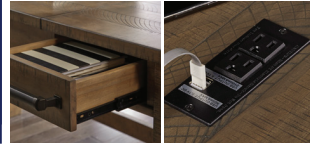

HOME OFFICE

* Refer to Motion Occasional for Construction Information

H837 ALDWIN

Construction: Pine Veneers, Pine Solids & Engineered Wood. Dovetail & Ball Bearing Glides.

Design: Distressed Grayish Brown Finish. Metal Bracket Accents w/Nail Rivets. Industrial Pulls. Crossback Sides. Stretcher Rail. Saw Kerf & Distressing.

Functions: Manual Spring-Loaded Lift Mechanism. Faux Drawer Pull, 2 Side Drawers. 110W/USB Outlet.

RTA H275 ARLENBRY

Construction: Ready to Assemble. Laminate & Engineered Wood
Design: Replicated Weathered Oak Grain. Powder Coated Black Metal Finish (where applicable)

RTA Assembly: 4-24 Parts + Hardware. 3-20 Steps

Collection:

- 47" Splay Leg Desk w/Cord Management & Stretcher.
- 47" Drawer Leg Desk w/Two Drawers & Stretcher
- Metal Base L-Desk Fixed Shelf, Wire Management Cutout. Monitor Stand Hutch. 55"

- L-Desk. 59"x58" 2 Pieces. Storage Cabinet. Shelf. Under Desk Shelf/Cord Raceway.
- Bookcases: 71", 36" & 30" w/Adjustable Shelves
- File Cabinet: 2 File Drawers. Casters. Ball Bearing Glides.

H675 BALDRIDGE

Construction: Acacia Veneers & Hardwood Solids

Design: Warm Brown Finish. Saw Kerf Distressing. Canted Leg. Cross Stretcher Brace. Ball Bearing Glides. Dovetail Joints. Zinc Toned Hardware. Polyester Chair with Nailhead Trim

Collection:

- 60" Home Office Desk.
- 75" Bookcase
- Office Desk Chair
- Printer Stand

Functions: 2 Drawers Desk. 2 Drawer Stand w/Casters & 110W/USB. 3 Open Shelves, 1 Closed Back Bookcase. Swivel Chair w/Lift & Casters

H410 BARAGA

Design & Construction: Welded Metal Base. White Powder Coat Finish. Tempered, Frosted Glass with Polished Edges.